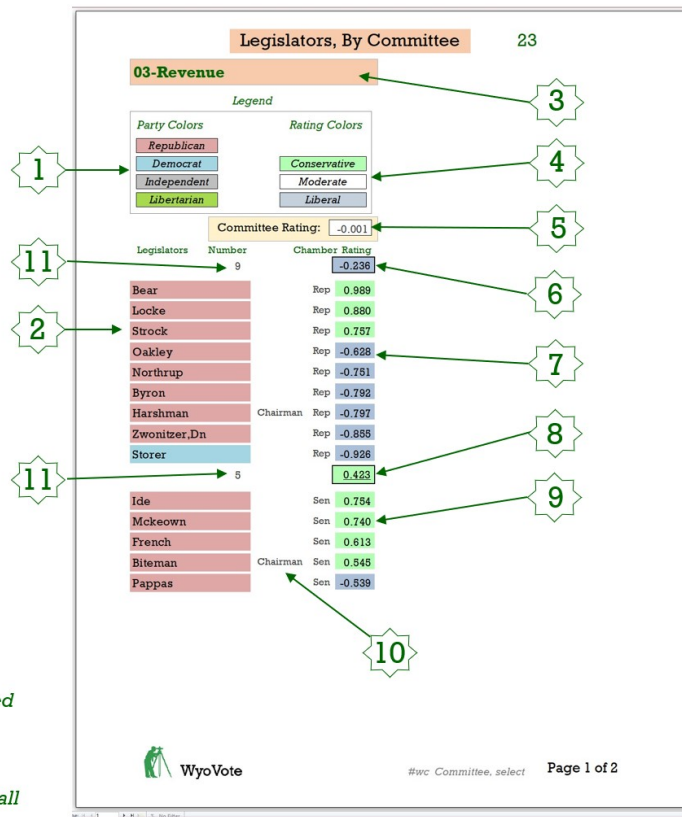

Select Committee on Tribal Relations

Legend

Party Colors	Rating Colors
Republican	Conservative
Democrat	Moderate
Independent	Liberal
Libertarian	

Committee Rating: -0.184

Legislators	Number	Chamber	Rating
	3		-0.249
Penn		Rep	0.790
Oakley		Chairman Rep	-0.628
Chestek		Rep	-0.910
	3		-0.120
Barlow		Sen	0.607
Case		Sen	-0.458
Ellis		Chairman Sen	-0.507

- 1 **Party Colors**
Each Legislator is boxed in by the color of their respective parties.
- 2 **Last Name:**
This column has two types of information: Legislator Last Name and Political Party. See Legend for Party Color
- 3 **Committee**
- 4 **Rating Colors**
Legislator's overall rating position
- 5 **Average Rating - House**
Average rating of Representatives in the committee
- 6 **House Chamber Rating**
- 7 **Individual Representative Rating**
- 8 **Senate Chamber Rating**
- 9 **Individual Senator Rating**
- 10 **Committee Position**
- 11 **# of Chamber Legislators**

Report Explanation

Note:

The Report Explanation is from the 03 Revenue Committee report but applies equally for all individual committees. The full report contains all counties and is a double column report, whereas the individual committee reports only contain a single committee in the same format.